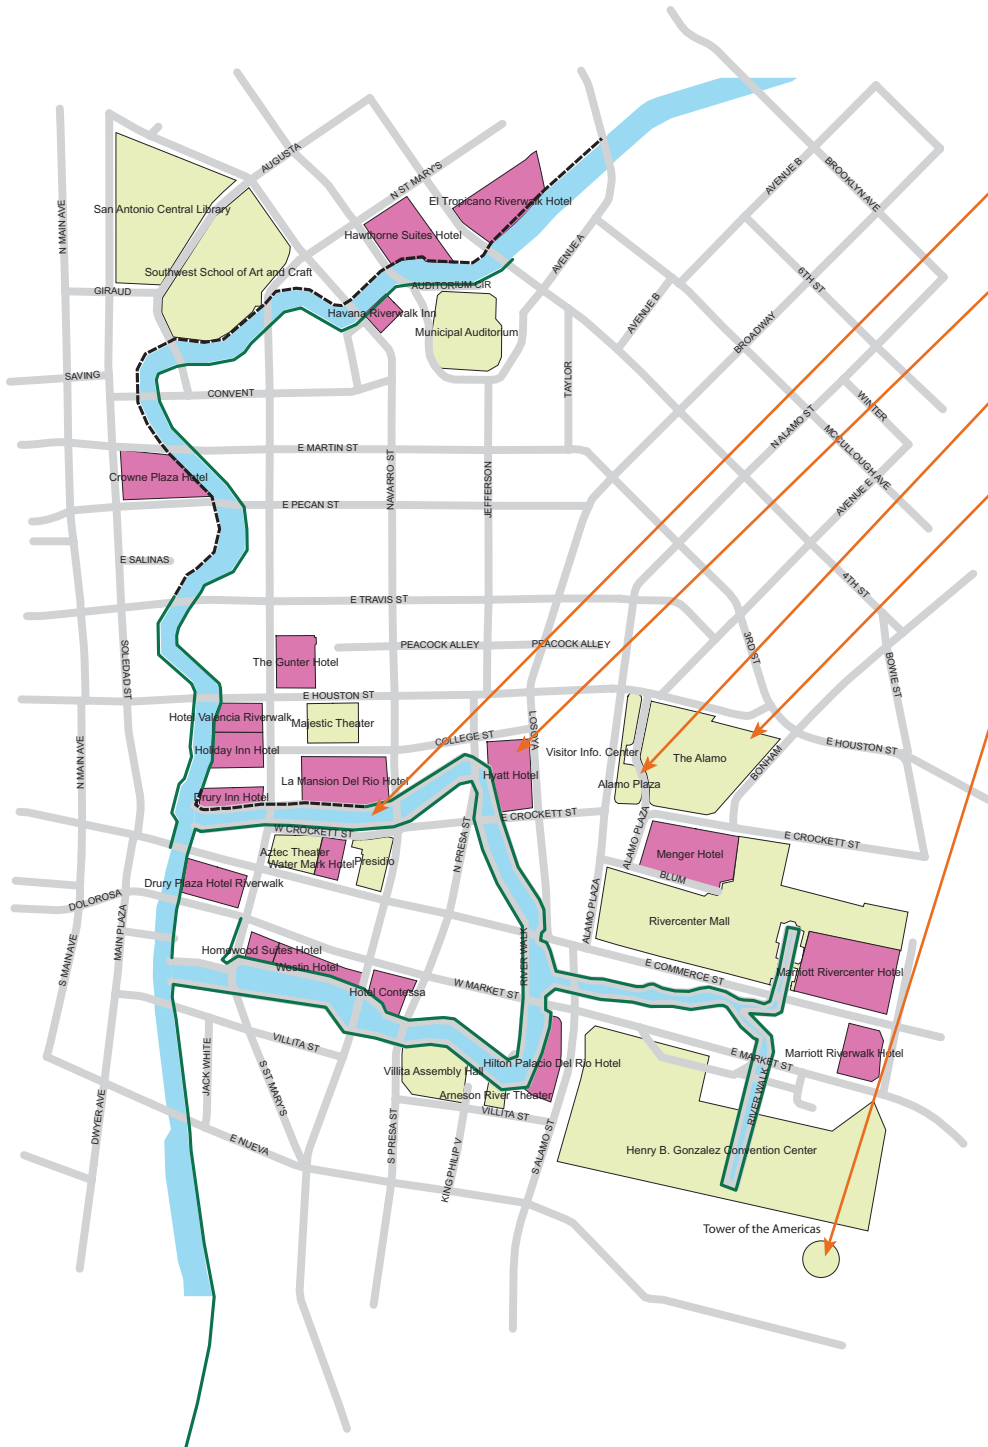

# DOWNTOWN SAN ANTONIO MAP

Riverwalk

Hyatt Hotel (Conference Location)

Alamo Plaza (Welcome Reception Location)

The Alamo

Tower of the Americas (Banquet Location)

The Conference Banquet will be held atop the 750-foot-tall Tower of the Americas, in its revolving restaurant that provides breathtaking, 360-degree views of the city. This tower was originally built in honor of the 1968 World's Fair. The evening will begin with a short bus ride from the Hyatt Regency Hotel to the Tower of the Americas. Just inside the base of the Tower, you will enjoy a reception including drinks and appetizers. Then you will ascend the Tower in a glass-elevator, which provides a beautiful view of San Antonio. A seated dinner, accompanied by live music, will be served in the revolving restaurant at the top of the Tower.